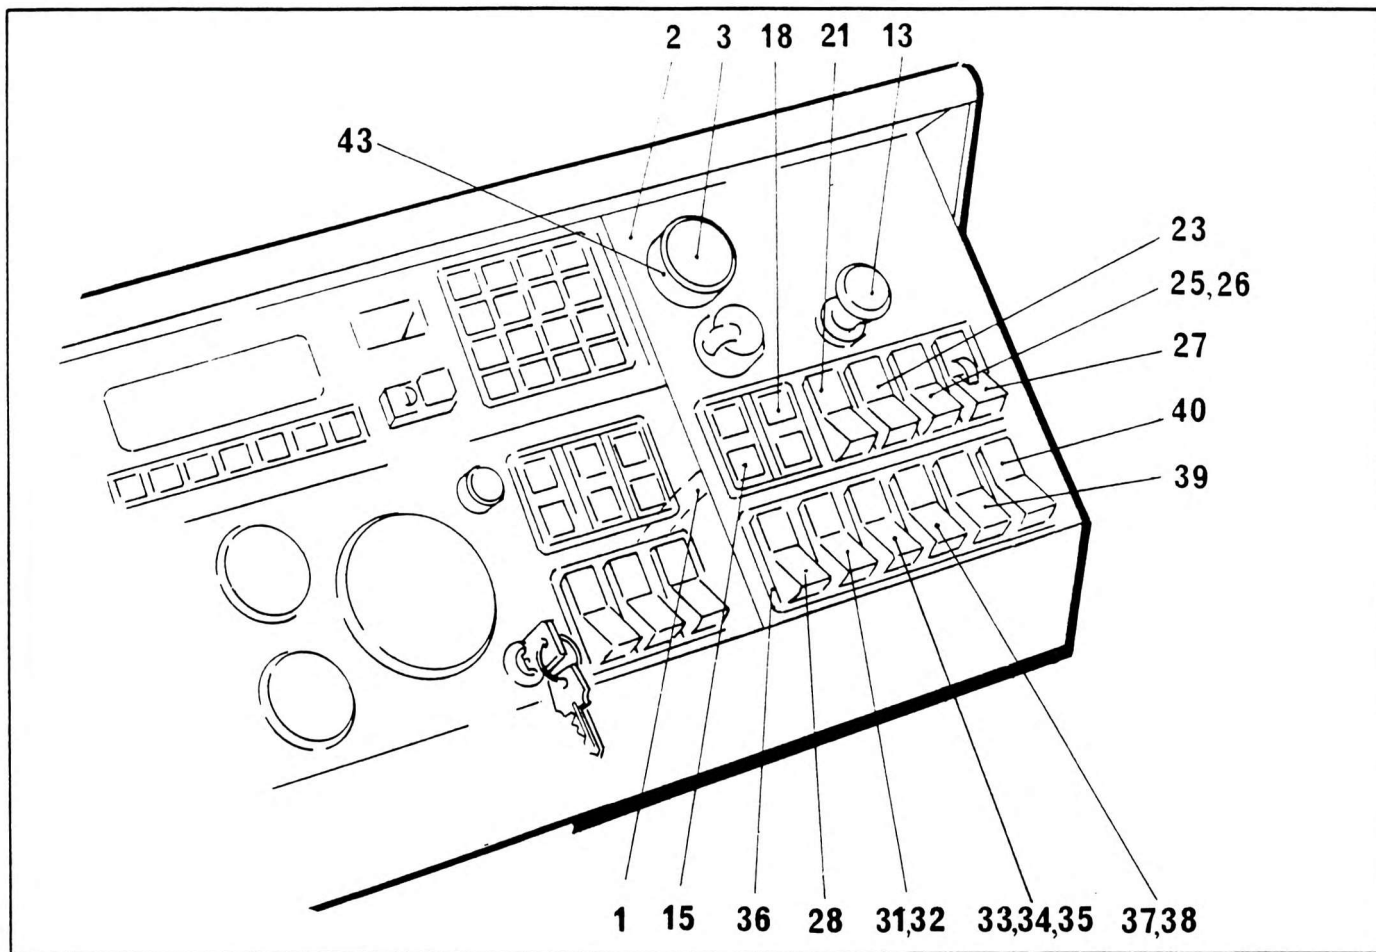

DASHBOARD ASSY RH (SINGLE ENGINE)

NO.	PART NO.	QTY.	DESCRIPTION	NO.	PART NO.	QTY.	DESCRIPTION
1	6-512-990265	1	Harness Assy	38	7-589-990100	1	Lens Insert
2	7-679-990197	1	Dashpanel				Suspension Lock
3	7-486-001865	1	Rear Steer Articulation Gauge	39	8387664	1	Plug Blanking
13	8789982	1	Cigar Lighter	41	8387664	1	Plug Blanking
15	8387664	1	Plug Blanking	43	7-746-990015	1	Resistor
18	8387664	1	Plug Blanking				
21	8387664	1	Plug Blanking				
23	8387664	1	Plug Blanking				
25	7-872-990216	1	Switch Rocker				
26	7-589-990120	1	Lens Insert Lamp Test				
27	7-872-990239	1	Switch Dimmer				
28	8387664	1	Plug Blanking				
31	7-872-990216	1	Switch Rocker				
32	7-589-990085	1	Lens Insert Over- Lower Dump Override				
33	8871523	1	Switch Rocker				
34	7-589-990121	1	Lens Insert Diff. Lock				
35	8873115	1	Lampholder				
36	7-638-990042	2	Mounting Panel Switches 6 Way				
37	8871514	1	Switch Rocker				